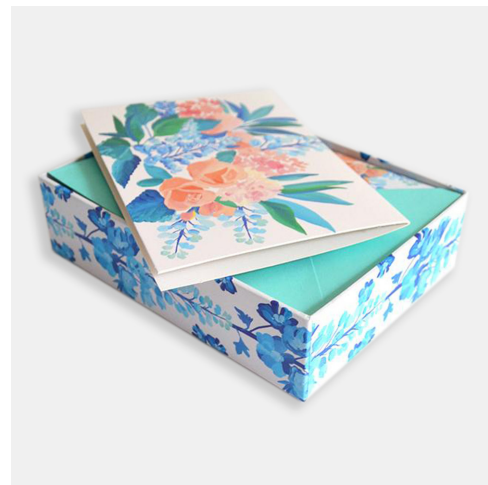

PP160 Pineapple on White Hat O/S O/S \$17.50

PP161 Daisy on Mint Hat O/S O/S \$17.50

CS75 Holiday Foil Prints Card Pack
8 folded A2 cards, 4 prints
\$10.00

CS76 Thank You Prints Card Pack
8 folded A2 cards, 4 prints
\$10.00