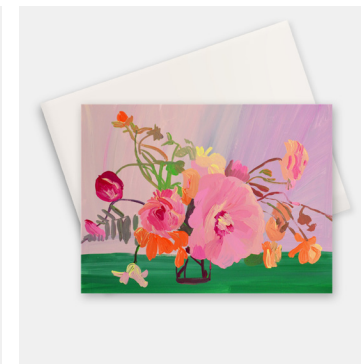

C47 Hydrangea Plant
A2 Card with white envelope, blank interior
\$2.50

C5 Hydrangeas
A2 Card with white envelope, blank interior
\$2.50

C10 Daybreak in Pink
A2 Card with white envelope, blank interior
\$2.50

C14 Flower Fields
A2 Card with white envelope, blank interior
\$2.50

C25 Lavande
A2 Card with white envelope, blank interior
\$2.50

C13 After the Rain
A2 Card with white envelope, blank interior
\$2.50

C15 Maui
A2 Card with white envelope, blank interior
\$2.50