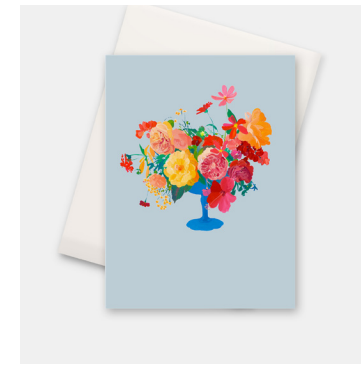

C6 Dawn
A2 Card with white envelope, blank interior
$2.50