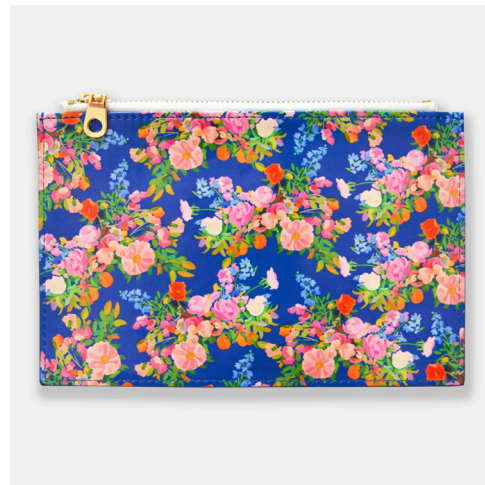

PP113 4" Long Stick Matchbox
Gold Roses
Approximately 50 Matches - \$7.50

PP34 Maui Journal Set of 2
6" w x 8.25" h x 0.25" d - \$5.00

PP115 Red Roses Journal
5.5" w x 8.5" l x 0.25" - \$10.00

PP118 Bright Night Journal
5.5" w x 8.5" l x 0.25" - \$10.00

PP71 Bluebell Screenprinted Market Tote 13.5" w x 25" h - \$12.50

PP119 Galaxy Blue Floral Canvas Tote 25" w x 13.5" h - \$11.00

PP42 Maui Canvas Tote 25" w x 13.5" h - \$11.00

PP120 Galaxy Blue Accessory Case 8.5" w x 5.5" h x 0.25" d - \$13.50