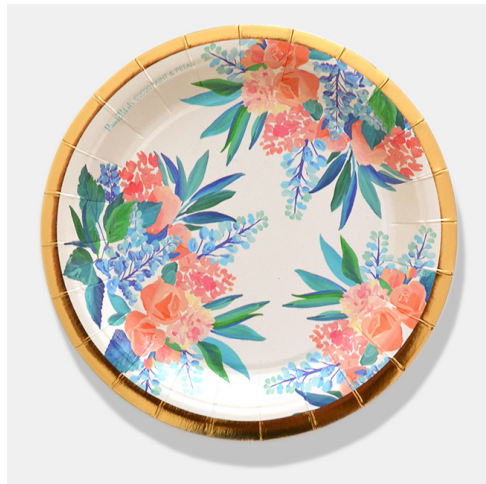

PP92 Brushstroke Paper Plate Set of 8
9" w - $4.00