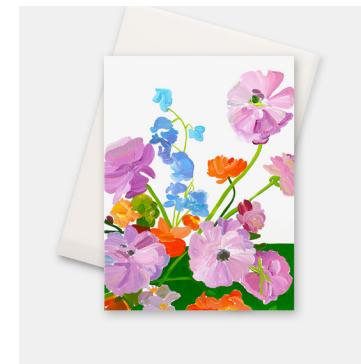

C9 Tropical Bouquet
A2 Card with white envelope, blank interior
$2.50