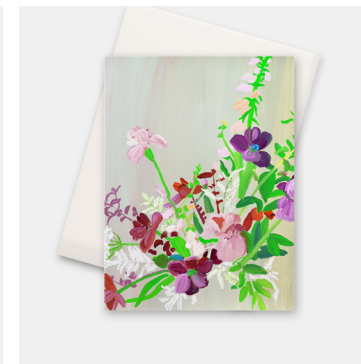

C47 Hydrangea Plant
A2 Card with white envelope, blank interior
\$2.50

C5 Hydrangeas
A2 Card with white envelope, blank interior
\$2.50

C10 Daybreak in Pink
A2 Card with white envelope, blank interior
\$2.50

C14 Flower Fields
A2 Card with white envelope, blank interior
\$2.50

C25 Lavande
A2 Card with white envelope, blank interior
\$2.50

C13 After the Rain
A2 Card with white envelope, blank interior
\$2.50

C15 Maui
A2 Card with white envelope, blank interior
\$2.50