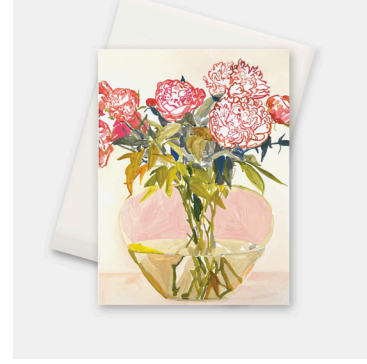

C50 Take Flight
A2 Card with white envelope, blank interior
$2.50