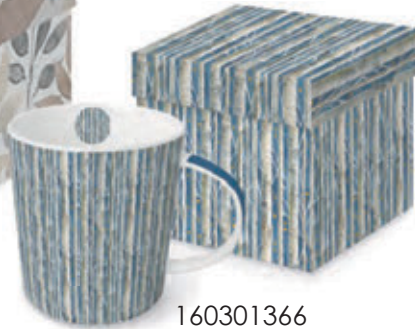

160301366
Bettule a Mezzanotte