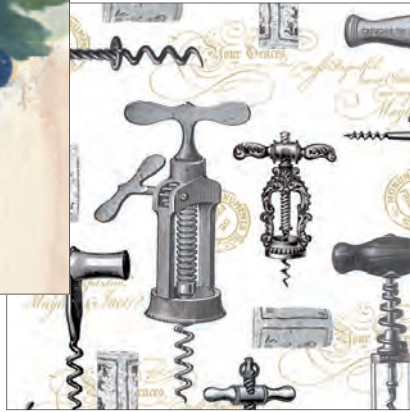

Corkscrews
B 1251104