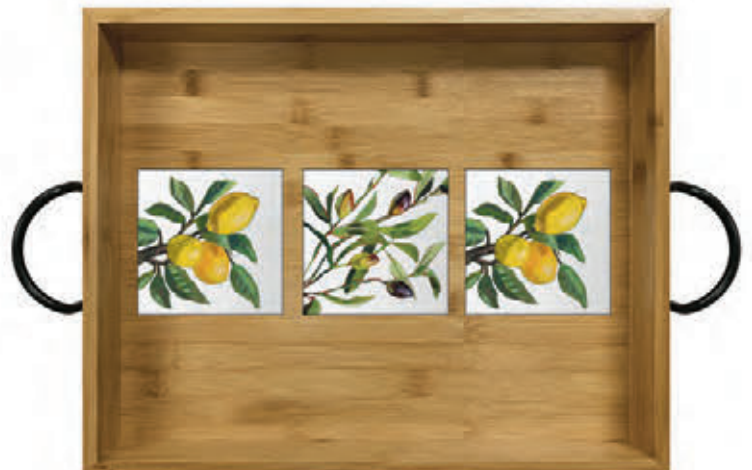

32065 - Lemons / Olives Musée
Bamboo Wood Serving Tray