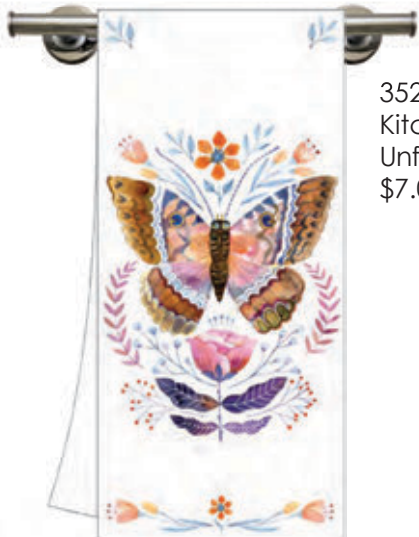

Green Peacock
G 1414280

Green Peacock
B 1254280
L 1334280

DUCHESS

NEW!

Duchess
G 141002685

NEW!

Duchess
L 133002685

NEW!

32087 - Duchess
12.25" x 7"
Wood Lacquer Tray
\$15.00 / Min 4

NEW!

Duchess
B 125002685

NEW!

35220 - Duchess
Kitchen Towel 18" x 26"
Unfolded 100% Cotton
\$7.00 / Min 6

NEW!

160302685 - Duchess
13.5 oz Gift Box New
Bone China Mug
\$7.75 / Min 6