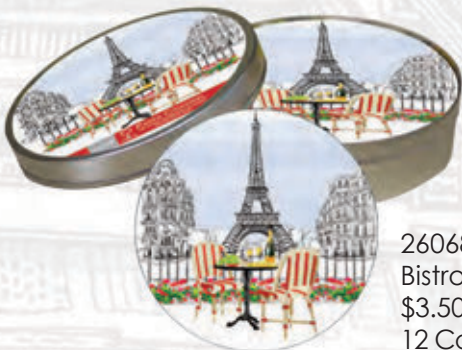

27200 - Bistro de Paris
4.25" x 4.25" Square
Boxed Matches
Contains 60 Matches
\$3.75 / Min 12 Boxes

26068
Bistro de Paris
\$3.50 Tin of
12 Coasters / Min 6

43019 - La Vie Parisienne
Gift-boxed Glass Set. Includes Four (4)
12.5 oz. Glasses. \$15.00 / Min 4