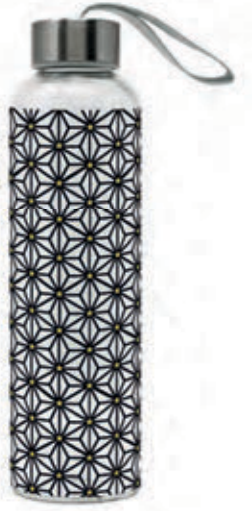

603396
Ginza
Water Bottle / $8.50