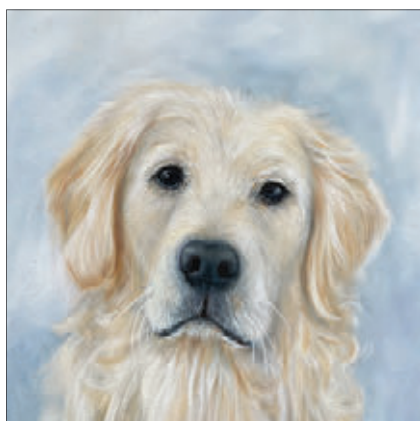

Quinn
L 133002624

NEW!

Quinn
B 125002624

NEW!

160302624 - Quinn
13.5 oz Gift Box
New Bone China Mug
\$7.75 / Min 6

The Farm

Born in Grande Prairie, Alberta, Canada, Kristine is a self-taught artist who now lives in Calgary. In her home studio, she practices with various mediums with oil being dominant. Kristine began creating art full-time in 2015 after raising her daughters and retiring from a successful career developing and managing hospitality properties. Her artwork is exhibited in a number galleries across North America. PPD is excited to work with this gifted artist!