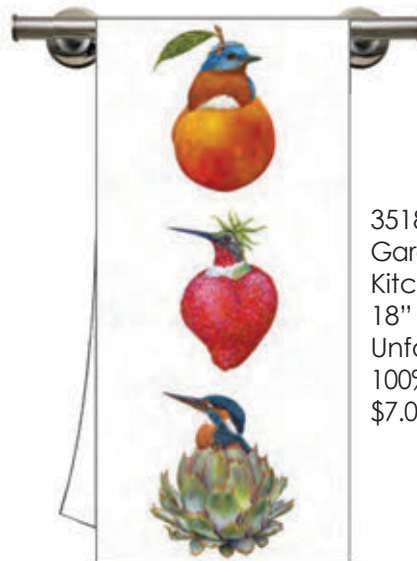

35185
Garden Club
Kitchen Towel
18" x 26"
Unfolded
100% Cotton
\$7.00 / Min 6

Marion
B 1254006
L 1334006

GARDEN NEST

604759
Magnificent Mallard
13.5 oz Gift Box
New Bone China Mug
\$7.75 / Min 6

Magnificent Mallard
B 1254285
L 1334285