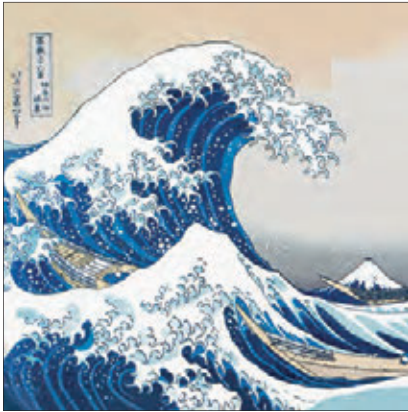

Maritime

The Great Wave (by Hokusai, 1829)
B 1254036
L 1334036

NEW!