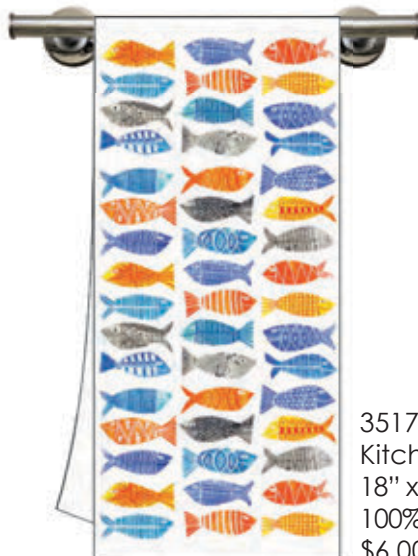

35171 - Atlantic
Kitchen Towel
18" x 26" Unfolded
100% Cotton
$6.00 / Min 6