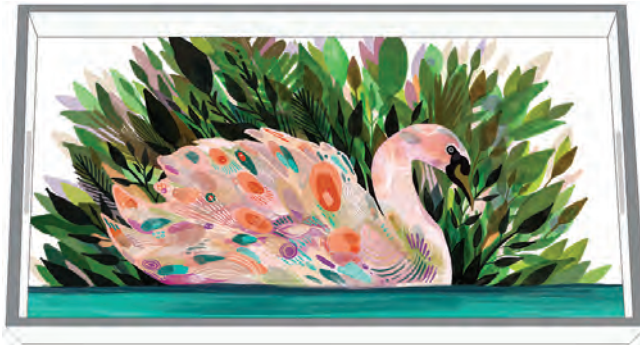

32070 - Swan Song
12.25" x 7" Wood Lacquer Tray
$15.00 / Min 4