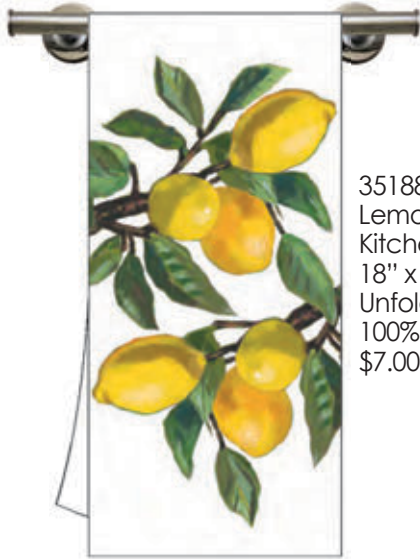

PROVENÇE

*Freezer & dishwasher -safe/
Do not microwave.