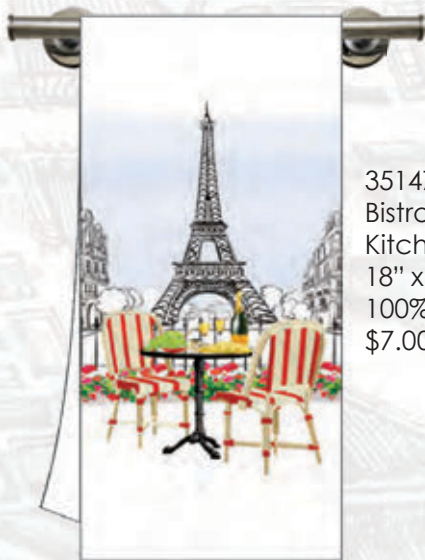

35147
Bistro de Paris
Kitchen Towel
18" x 26" Unfolded
100% Cotton
$7.00 / Min 6