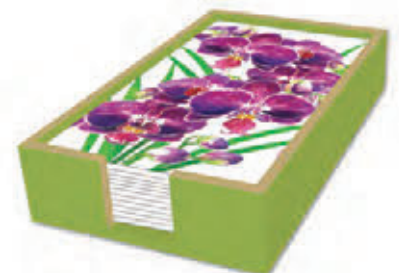

850076 - Moss / Gold
Guest Towel Caddy