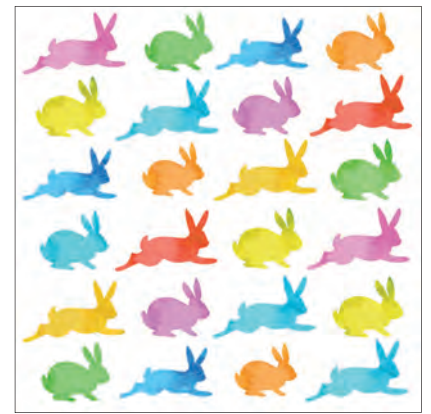

28386 - Cadbury
13.5 oz Gift Box
New Bone China Mug
\$7.75 / Min 6

easter FRIENDS

Felix
B 1252341

Amelie
B 1252738
L 1332738

Flower Pot Squirrels
B 1253137

Colorful Easter
B 1253132
L 1333132

Rabbits & Eggs
B 125002223
L 133002223