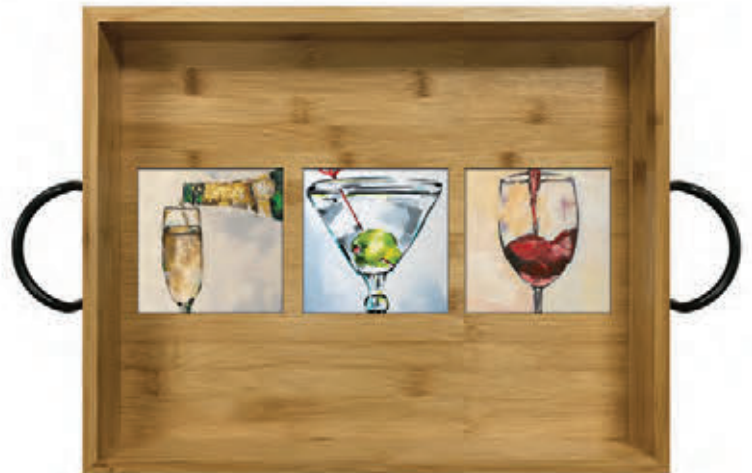

32062 - The Art of Alcohol
Bamboo Wood Serving Tray