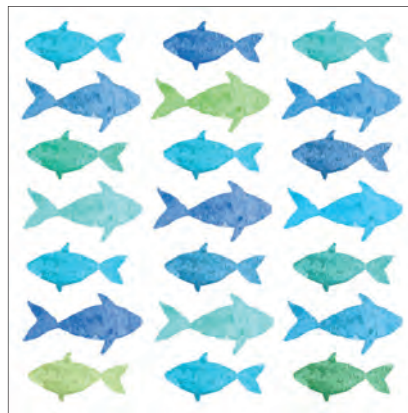

Aquarell Fish
B 1252800
L 1332800

NEW!