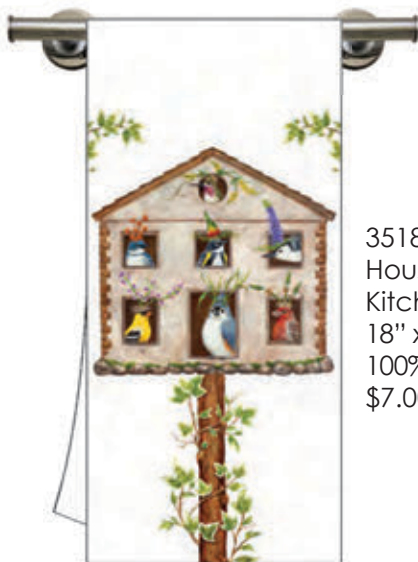

"...if birds can build nests, then they can make hats too!"

House Party

B 1253995
L 1333995

House Party

G 1413995

604403 - House Party
13.5 oz Gift Box
New Bone China Mug
\$7.75 / Min 6

35187
House Party
Kitchen Towel
18" x 26" Unfolded
100% Cotton
\$7.00 / Min 6