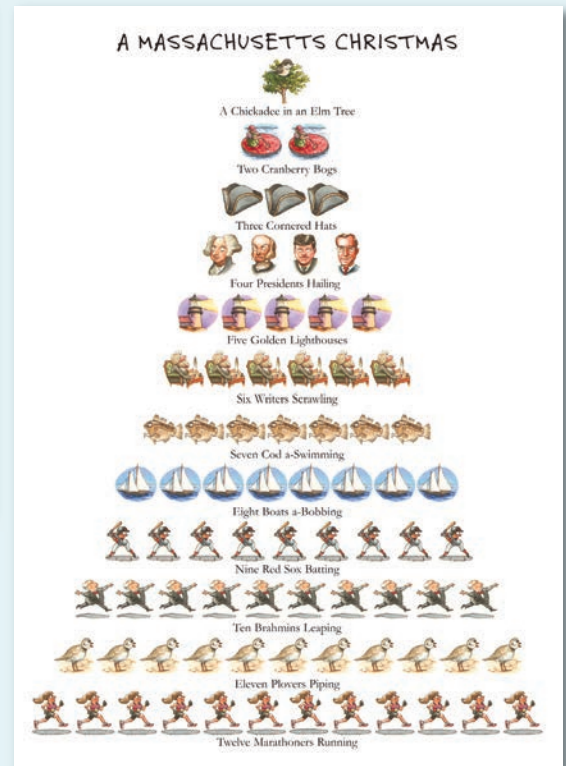

HA1003B Box of 12, 5x7" card

A Chickadee in an Elm Tree; 2 Cranberry Bogs; 3 Cornered Hats; 4 Presidents Hailing; 5 Golden Lighthouses; 6 Writers Scrawling; 7 Cod a-Swimming; 8 Boats a-Bobbing; 9 Red Sox Bating; 10 Brahmins Leaping; 11 Plovers Piping; 12 Marathoners Running
Season's Greetings