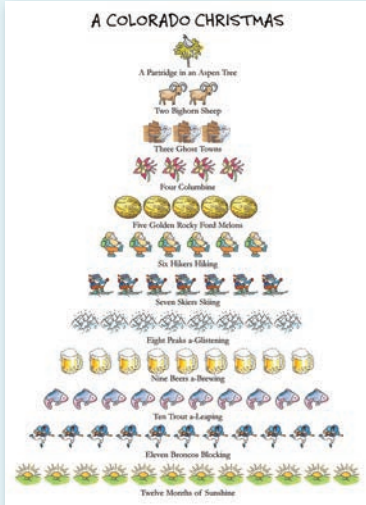

& Southwest

Colorado

Montana

Wyoming

MT & WY State Bird!

H658B Box of 12, 5x7" card
A Partridge in an Aspen Tree; 2 Bighorn Sheep; 3 Ghost Towns; 4 Columbine; 5 Golden Rocky Ford Melons; 6 Hikers Hiking; 7 Skiers Skiing; 8 Peaks a-Glistening; 9 Beers a-Brewing; 10 Trout a-Leaping; 11 Broncos Blocking; 12 Months of Sunshine
Season's Greetings