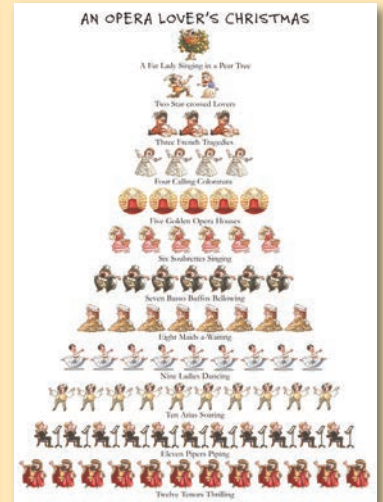

HA1191B Box of 12, 5x7" card
A Fat Lady Singing in a Pear Tree; 2 Star-crossed Lovers; 3 French Tragedies; 4 Calling Coloratura; 5 Golden Opera Houses; 6 Soubrettes Singing; 7 Basso Buffos Bellowing; 8 Maids a-Waiting; 9 Ladies Dancing; 10 Arias Soaring; 11 Pipers Piping; 12 Tenors Thrilling
Season's Greetings