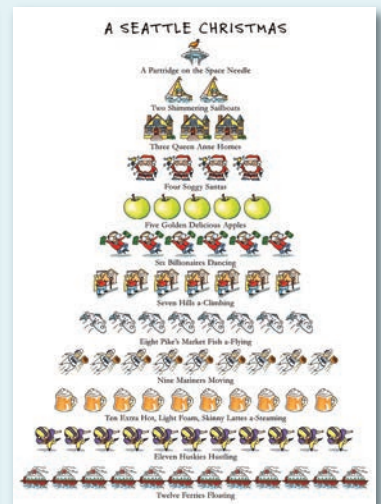

**NEW! Foil!**

**HA1316B** Box of 8 w/ gold foil, 6x4<sup>1/2</sup>" card  
*Season's Greetings*

Best Seller

**HA1288B** Box of 10, 4<sup>1/2</sup>x6" card  
*Happy Holidays*  
**T1288** 17x36" 100% cotton towel