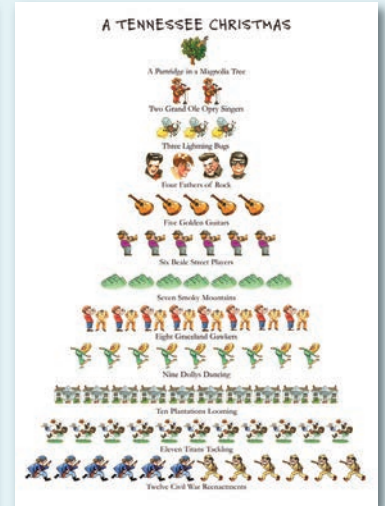

Tennessee

H863B Box of 12, 5x7" card
A Partridge in a Magnolia Tree; 2 Grand Ole Opry Singers; 3 Lightning Bugs; 4 Fathers of Rock; 5 Golden Guitars; 6 Beale Street Players; 7 Smoky Mountains; 8 Graceland Gawkers; 9 Dollys Dancing; 10 Plantations Looming; 11 Titans Tackling; 12 Civil War Reenactments
Season's Greetings