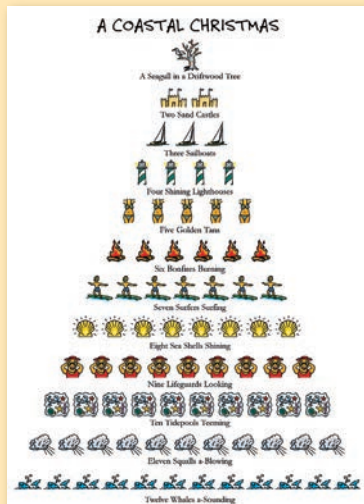

H467B Box of 12, 5x7" card
A Seagull in a Driftwood Tree; 2 Sand Castles; 3 Sailboats; 4 Shining Lighthouses; 5 Golden Tans; 6 Bonfires Burning; 7 Surfers Surfing; 8 Sea Shells Shining; 9 Lifeguards Looking; 10 Tidepools Teeming; 11 Squalls a-Blowing; 12 Whales a-Sounding
Season's Greetings