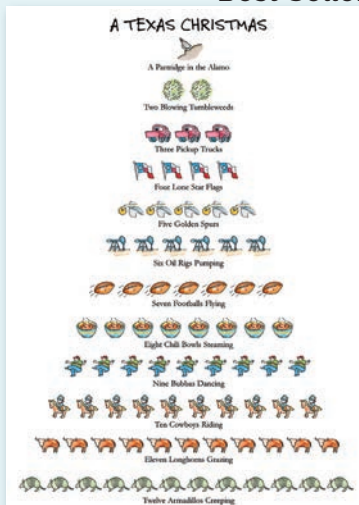

Texas

Best Seller

H462B Box of 12, 5x7" card
A Partridge in the Alamo; 2 Blowing Tumbleweeds; 3 Pickup Trucks; 4 Lone Star Flags; 5 Golden Spurs; 6 Oil Rigs Pumping; 7 Footballs Flying; 8 Chili Bowls Steaming; 9 Bubbas Dancing; 10 Cowboys Riding; 11 Longhorns Grazing; 12 Armadillos Creeping
Season's Greetings