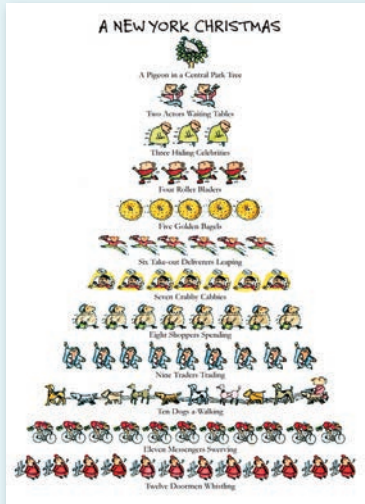

H347B Box of 12, 5x7" card
A Pigeon in a Central Park Tree; 2 Actors Waiting Tables; 3 Hiding Celebrities; 4 Roller Bladers; 5 Golden Bagels; 6 Take-out Deliverers Leaping; 7 Crabby Cabbies; 8 Shoppers Spending; 9 Traders Trading; 10 Dogs a-Walking; 11 Messengers Swerving; 12 Doormen Whistling
Season's Greetings