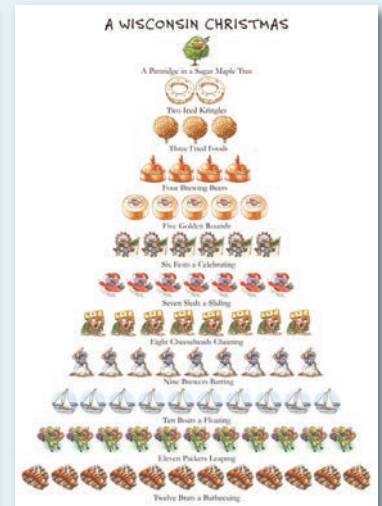

Wisconsin

HA1072B Box of 12, 5x7" card
A Partridge in a Sugar Maple Tree; 2 Iced Krinkles; 3 Fried Foods; 4 Brewing Beers; 5 Golden Rounds; 6 Fests a-Celebrating; 7 Sleds a-Sliding; 8 Cheeseheads Cheering; 9 Brewers Bating; 10 Boats a-Floating; 11 Packers Leaping; 12 Brats a-Barbecuing
Happy Holidays

NEW!