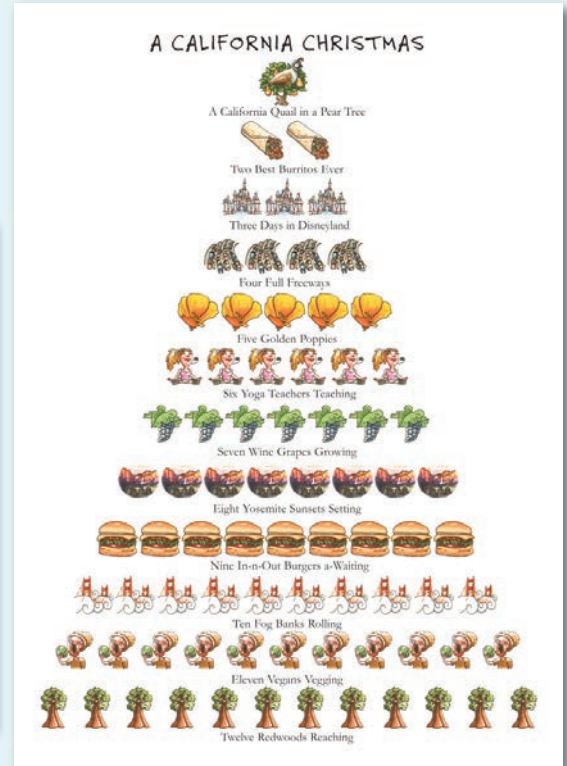

# California

CA State Bird!

**T1135** 17x36" Cotton Towel

**HA1011B** Box of 12, 5x7" card  
*Season's Greetings from California!*

**HA1103B** Box of 12, 5x7" card

A California Quail in a Pear Tree; 2 Best Burritos Ever; 3 Days in Disneyland; 4 Full Freeways; 5 Golden Poppies; 6 Yoga Teachers Teaching; 7 Wine Grapes Growing; 8 Yosemite Sunsets Setting; 9 In-n-Out Burgers a-Waiting; 10 Fog Banks Rolling; 11 Vegans Vegging; 12 Redwoods Reaching  
*Season's Greetings!*