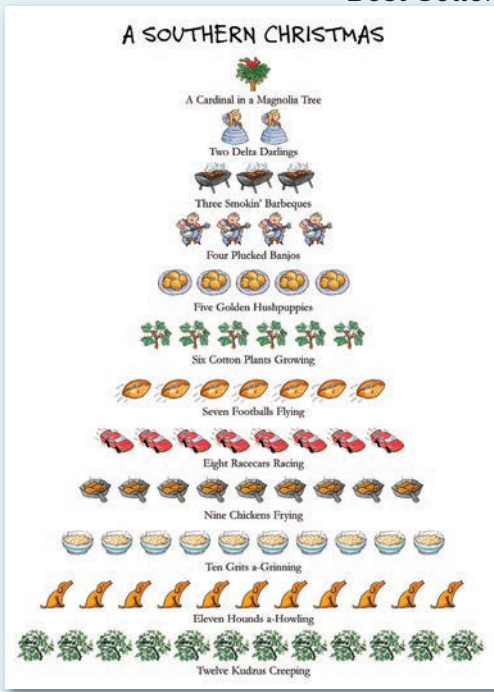

Best Seller

South

H491B Box of 12, 5x7" card
A Cardinal in a Magnolia Tree; 2 Delta Darlings; 3 Smokin' Barbeques; 4 Plucked Banjos; 5 Golden Hushpuppies; 6 Cotton Plants Growing; 7 Footballs Flying; 8 Racecars Racing; 9 Chickens Frying; 10 Grits a-Grinning; 11 Hounds a-Howling; 12 Kudzus Creeping
Season's Greetings

Alabama