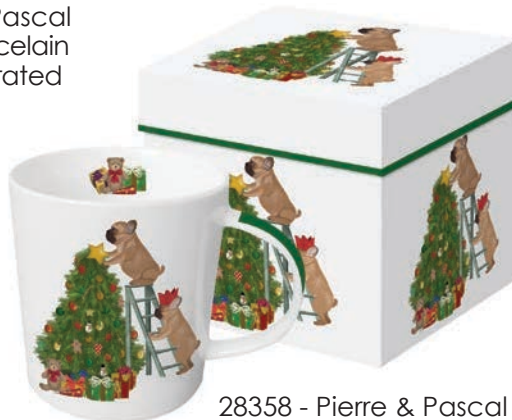

40011 - Pierre & Pascal
Gift-boxed 3" Porcelain
Ornament. Decorated
on both sides.
$6.00 / Min 3
Per Design

28358 - Pierre & Pascal
13.5 oz Gift Box
New Bone China Mug
$7.75 / Min 6