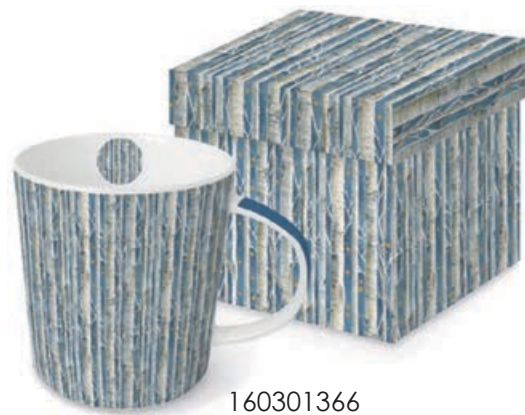

160301366
Bettulle a Mezzanotte
13.5 oz Gift Box New
Bone China Mug
$7.75 / Min 6