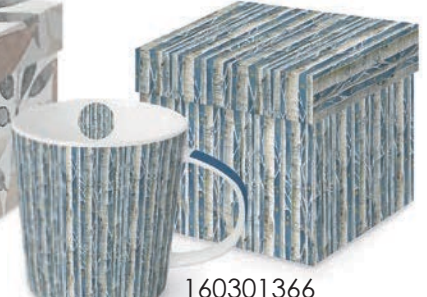

360302443
Dudley

360302388
Indian
Summer

604193
Snow is
Falling

161402427
Pure Meadow,
bordeaux, \$9.75

161402426
Pure Meadow,
anthracite, \$9.75

160302449
Mosaic
Magic

160301102
Tournesols

160302356
Scandic
Leaves