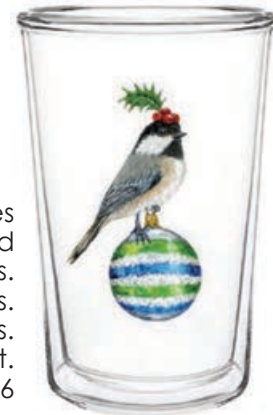

604596 - Frances
Double Walled
Latte Glass.
Borosilicate Glass.
15 ounces.
Heat-resistant.
$7.50 / Min 6