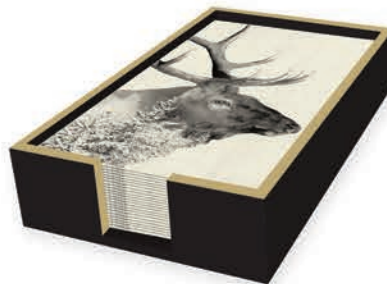

850056 - Gold / Gold
Beverage Napkin Holder

850061 - Black / Gold
Guest Towel Holder