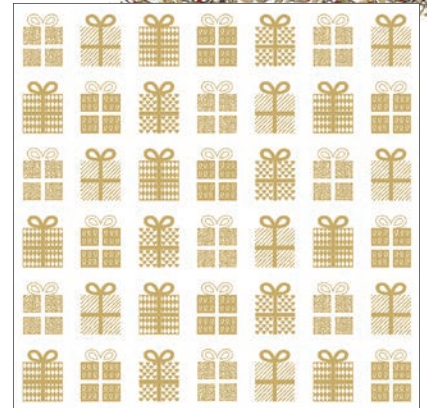

Pure Gold Berries, anthracite
 B 125001417
 L 133001417

GILDED HOLIDAYS

Pure Mood, gold
B 3254185

Botanique d' Or
B 125001327
L 133001327

Pure Gifts, gold
B 125001318
L 133001318

NEW!

Embossed Letters - Christmas,
pearl
B 325302860
L 333102724
D 344102860