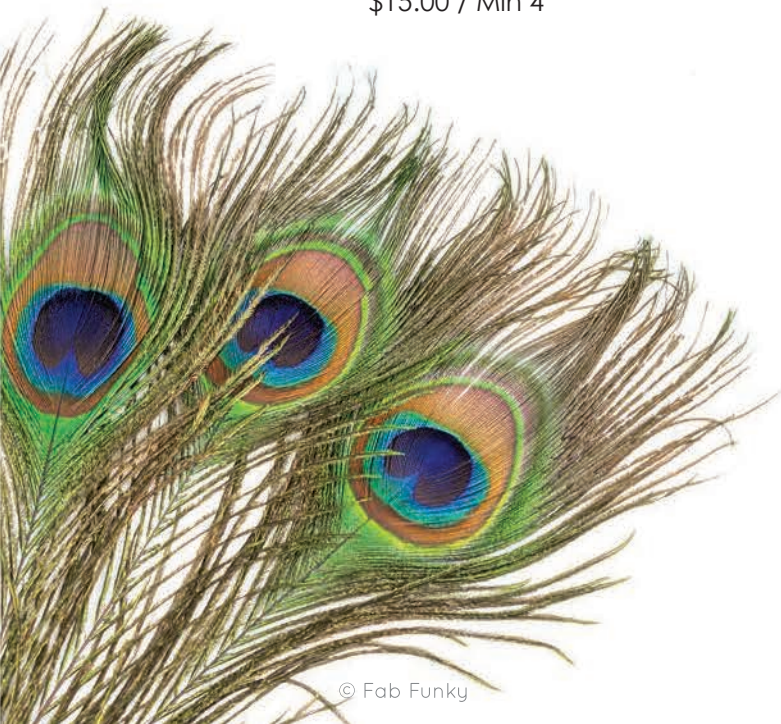

Gilded Peacock
G 141002267

Gilded Peacock
B 125002267
L 133002267

32076 - Gilded Peacock
12.25" x 7" Wood Lacquer Tray
\$15.00 / Min 4

35208
Gilded Peacock
Kitchen Towel
18" x 26"
Unfolded
100% Cotton
\$7.00 / Min 6