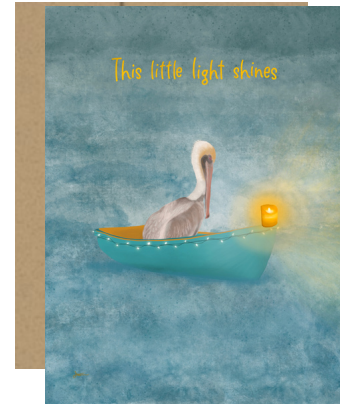

# ENCOURAGEMENT & INSPIRATION

A6 Card, kraft envelope | MOQ 6 per design | \$2.75/card  
Blank inside unless otherwise indicated

Best Seller

New Design

On Being Human Card  
SKU #EN2211U

Toeholds Card  
SKU #EN2211Q