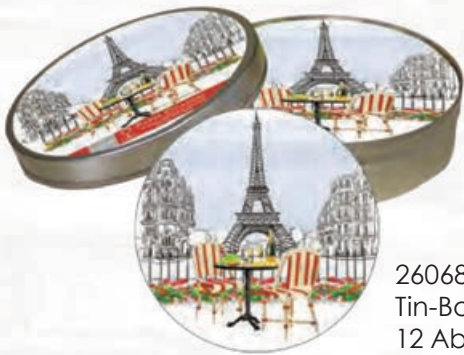

26068 - Bistro de Paris
Tin-Boxed Set includes
12 Absorbent
Pulpboard Coasters
$3.50 / Min 6