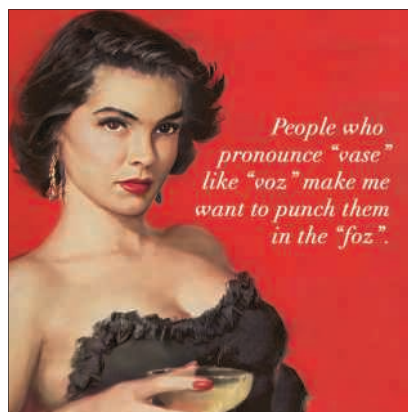

People ...
People who pronounce "vase"
like "voz" make me want to
punch them in the "foz".
B 125002658