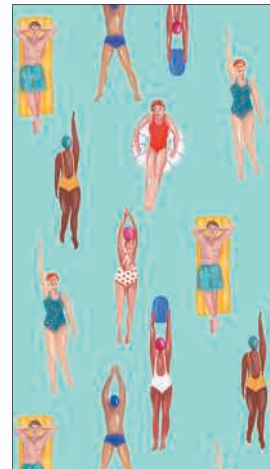

Riviera Swimmers
G 1414307