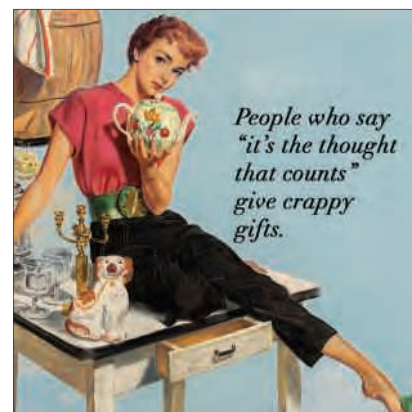

Crappy Gifts
People who say "it's the thought
that counts" give crappy gifts.
B 125002467