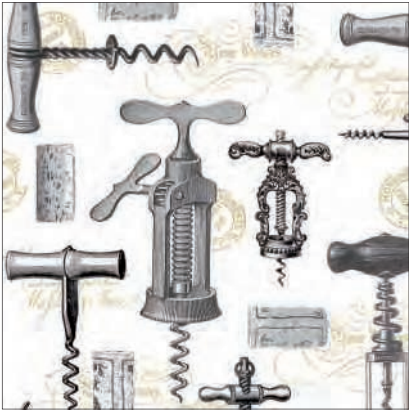

WINE & SPIRITS'S

Corkscrews
B 1251104