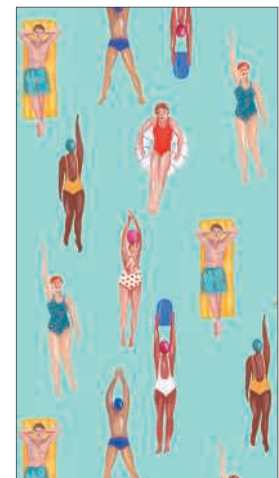

# RIVIERA

Riviera Parasols  
B 1254306

Riviera Swimmers  
B 1254307

Riviera Beach Chairs  
B 1254305

26048 - On Beach Time  
Tin-Boxed Set includes 12  
Absorbent Pulpboard Coasters  
\$3.50 / Min 6

Riviera Swimmers  
G 1414307