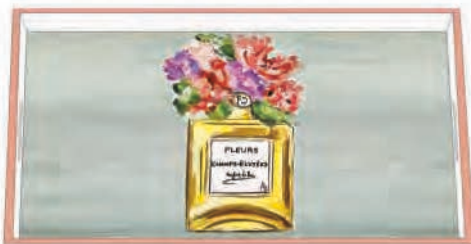

32068 - L'eau des Fleurs