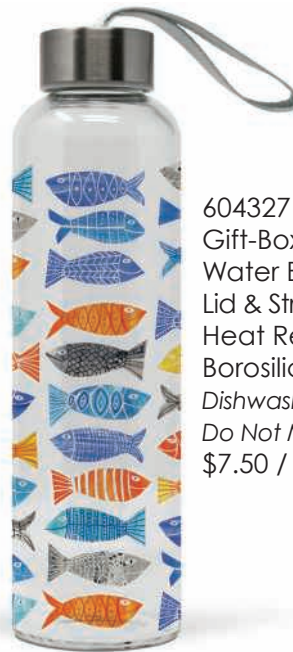

# SUMMER TIME

Harbour Buoys  
B 125002642

160302625 - Regatta  
13.5 oz Gift-Boxed New  
Bone China Mug  
\$7.75 / Min 6

Regatta  
B 125002625  
L 133002625

35171 - Atlantic  
Kitchen Towel  
18" x 26" Unfolded  
100% Cotton  
\$6.00 / Min 6