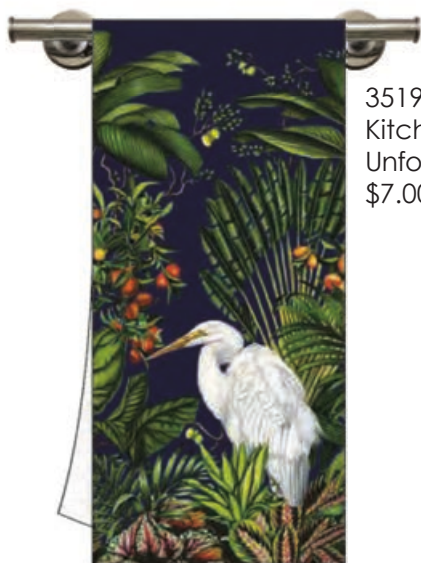

# EGRET ISLAND

THICKET  
DESIGN

604752 - Egret Island  
13.5 oz Gift-Boxed  
New Bone China Mug  
\$7.75 / Min 6

Egret Island  
G 1414277

Egret Island  
B 1254277  
L 1334277

35198 - Egret Island  
Kitchen Towel 18" x 26"  
Unfolded 100% Cotton  
\$7.00 / Min 6