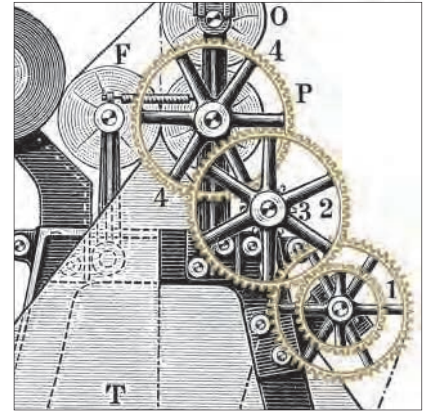

# PATTERN & DESIGN

Kiss  
B 125000592  
L 1334387

REAL GOLD!\*

160302419 - Clockwork  
13.5 oz Gift-Boxed  
New Bone China Mug  
\$9.75 / Min 6

\* Real gold foil. Handwash only.  
Do not microwave.

Clockwork  
B 125002419  
L 133002419