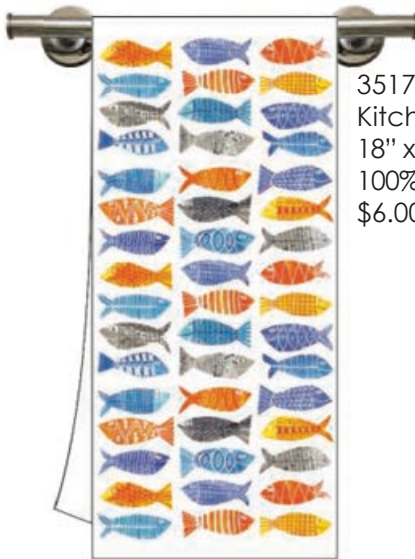

# SUMMER TIME

Harbour Buoys  
B 125002642

160302625 - Regatta  
13.5 oz Gift-Boxed New  
Bone China Mug  
\$7.75 / Min 6

Regatta  
B 125002625  
L 133002625

35171 - Atlantic  
Kitchen Towel  
18" x 26" Unfolded  
100% Cotton  
\$6.00 / Min 6