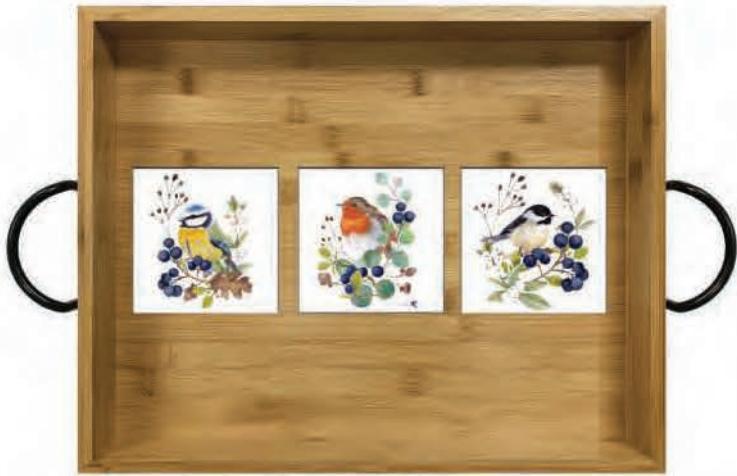

BAMBOO WOOD SERVING TRAYS...

15" x 12" x 2" Bamboo Wood Serving Tray with industrial metal handles.
Includes three 4" square decorated porcelain tile inlays and silicone feet. $24.00 / Min 2 per design.

32079 - Les Oiseaux
Bamboo Wood Serving Tray