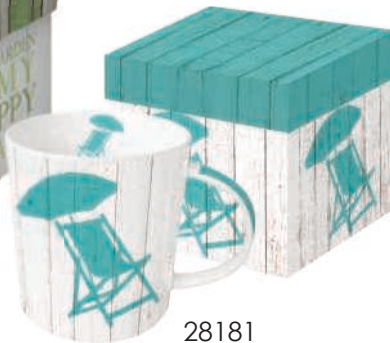

# GIFT-BOXED SINGLE MUGS

13.5 OZ. GIFT-BOXED MUGS - \$7.75 (UNLESS OTHERWISE NOTED) / MIN 6 PER DESIGN

603108  
Corfu Butterfly

360302804  
Merry Bird

28335  
Rosalinda

603073  
The Garden

28181  
Cabana  
Beach Chair