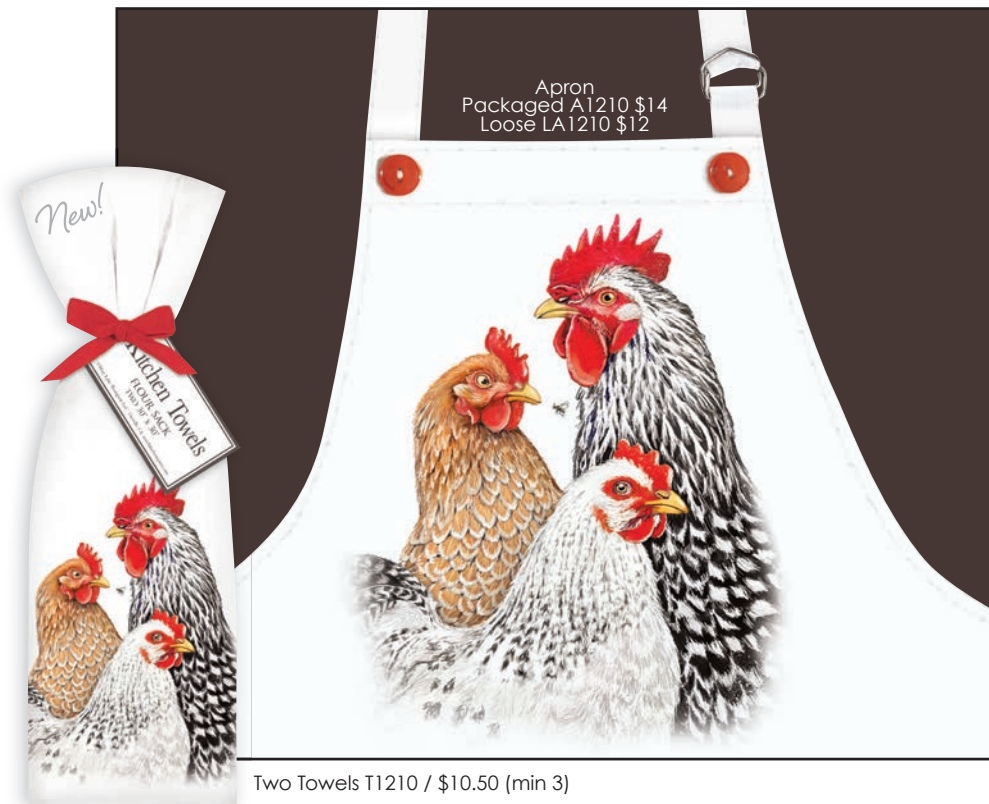

FARMHOUSE FLOUR SACK TOWELS

Set of Two Flour Sack Towels $10.50 (min 3 per style)