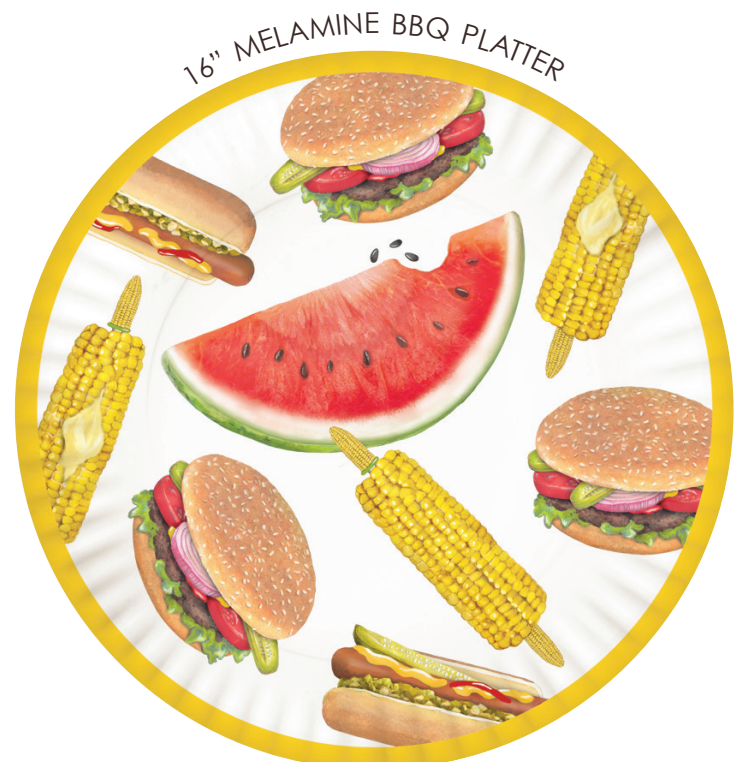

NC820

NEW SET OF FOUR MELAMINE CUPS
MZ1220C / \$10.50 (min 4 sets) 4.5" Tall

MZ1220CP / \$16.50 (min 6)

SUMMERTIME 9" MELAMINE PICNIC PLATES Four Assorted Plates MZ1220PP / \$14.50 (min 8 sets)

NEW CRAB & LOBSTER LARGE PRINT TOWELS