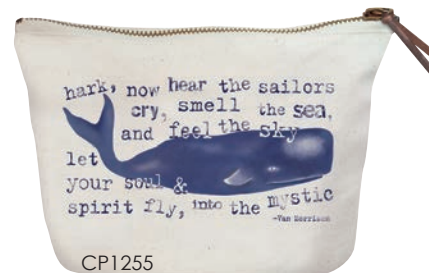

ZIPPER POUCHES

$7 (min 3 per style)