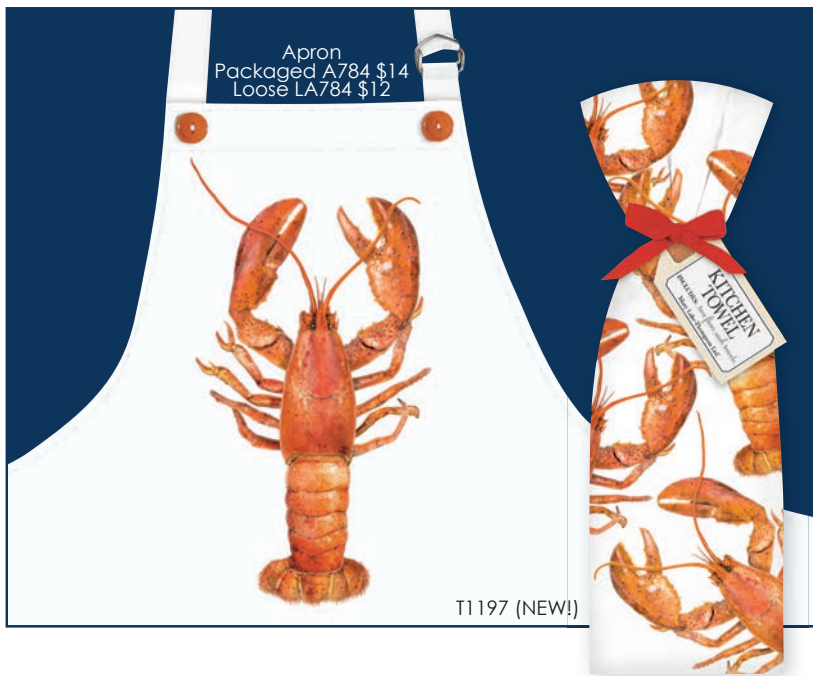

NC820

NEW SET OF FOUR MELAMINE CUPS
MZ1220C / \$10.50 (min 4 sets) 4.5" Tall

MZ1220CP / \$16.50 (min 6)

SUMMERTIME 9" MELAMINE PICNIC PLATES Four Assorted Plates MZ1220PP / \$14.50 (min 8 sets)

NEW CRAB & LOBSTER LARGE PRINT TOWELS