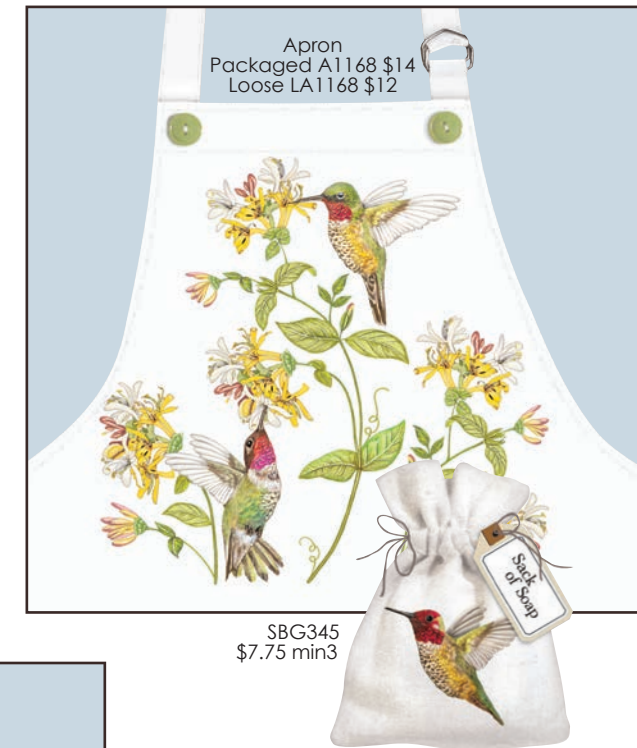

ORGANIC GARDEN TEAS Includes 8 tea bags. $5.50 (min 6 per style)

ZIPPER POUCHES $7 (min 3 per style)