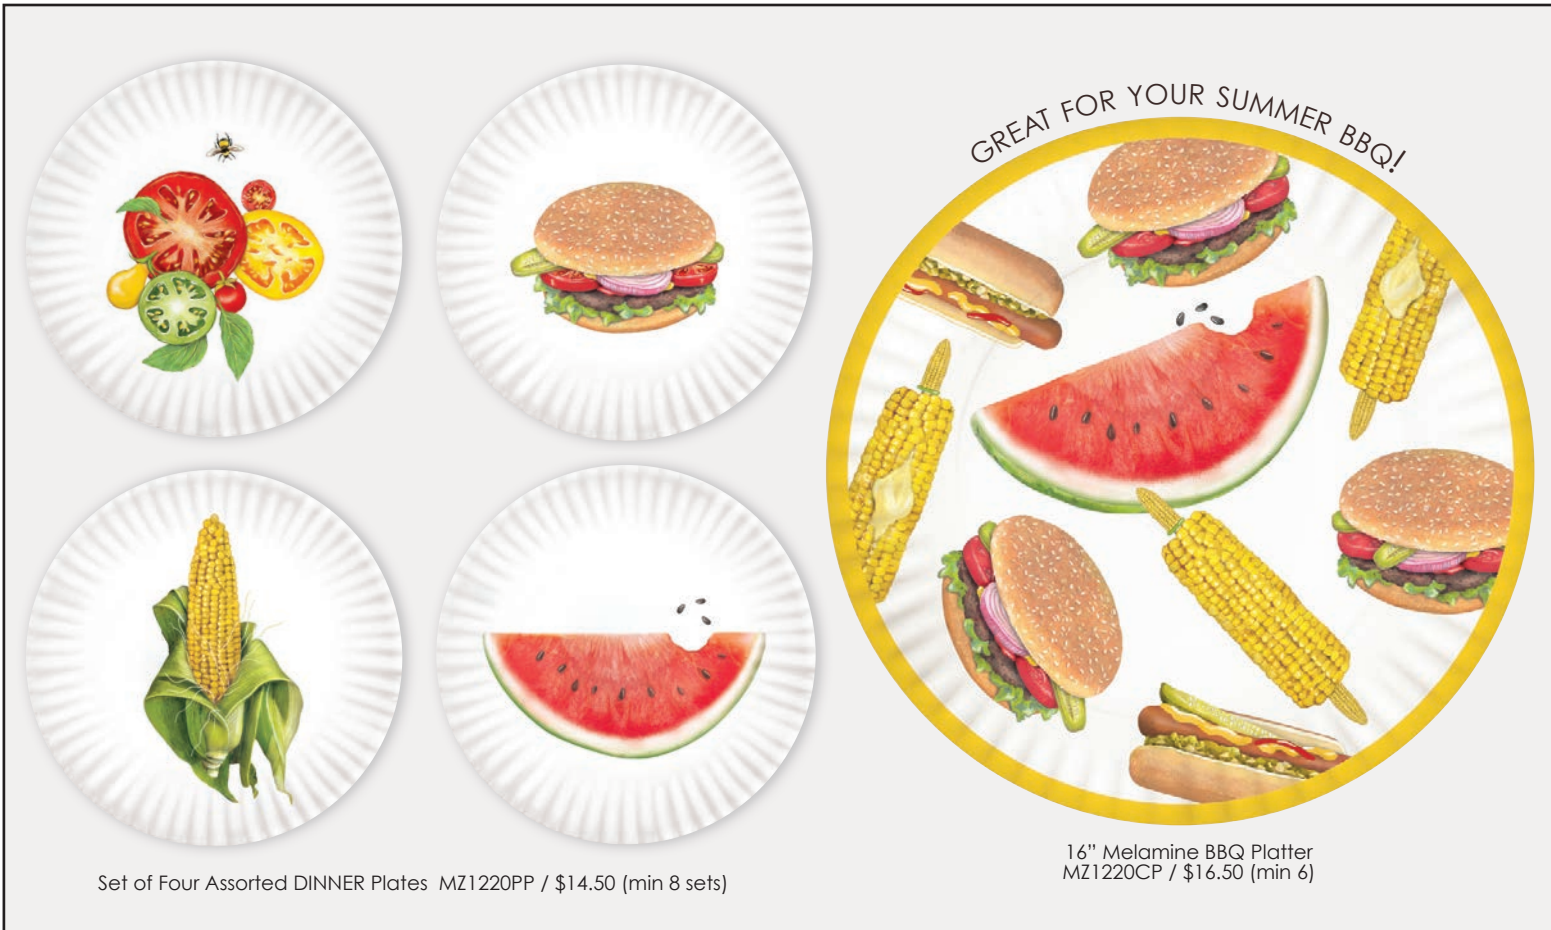

XTB807 Lemon

XTB741 English Breakfast

XTB1500 Earl Grey Lavender

XTB1059 Lemon

MELAMINE 9" PICNIC PLATES AND 16" BBQ PLATTER

Set of Four Assorted DINNER Plates MZ1220PP / \$14.50 (min 8 sets)

16" Melamine BBQ Platter MZ1220CP / \$16.50 (min 6)