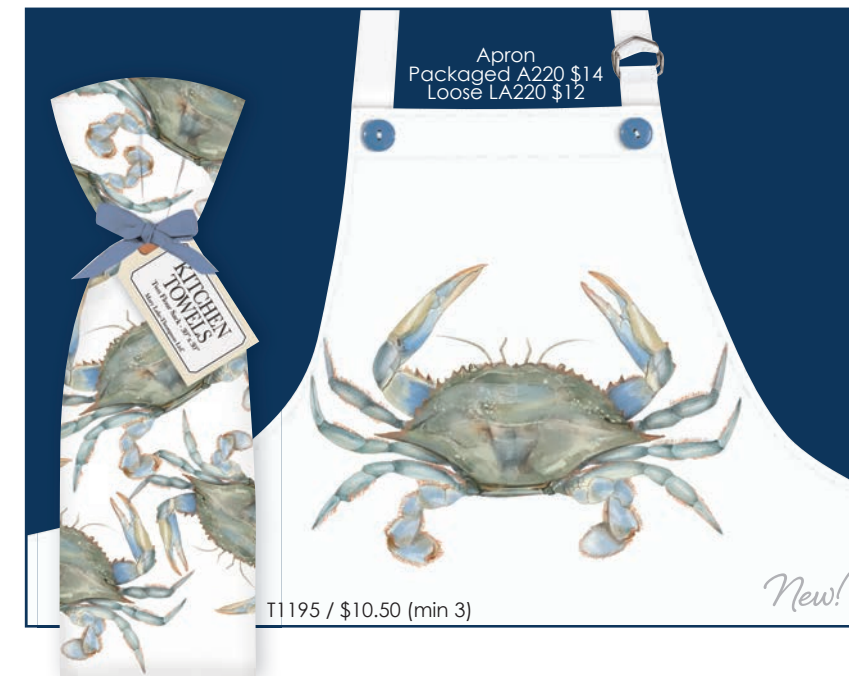

NC820

NEW SET OF FOUR MELAMINE CUPS
MZ1220C / \$10.50 (min 4 sets) 4.5" Tall

MZ1220CP / \$16.50 (min 6)

SUMMERTIME 9" MELAMINE PICNIC PLATES Four Assorted Plates MZ1220PP / \$14.50 (min 8 sets)

NEW CRAB & LOBSTER LARGE PRINT TOWELS