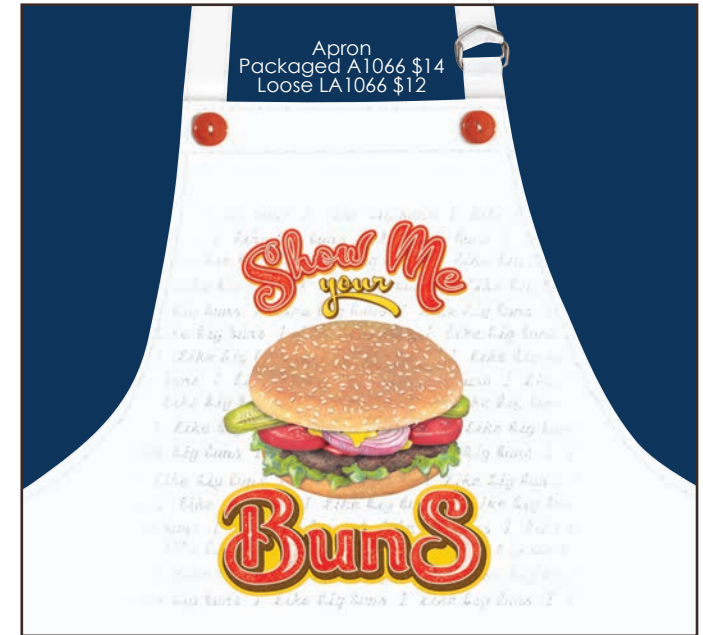

NEW SET OF FOUR MELAMINE CUPS
MZ1220C / $10.50 (min 4 sets) 4.5" Tall

SUMMERTIME 9" MELAMINE PICNIC PLATES Four Assorted Plates MZ1220PP / $14.50 (min 8 sets)