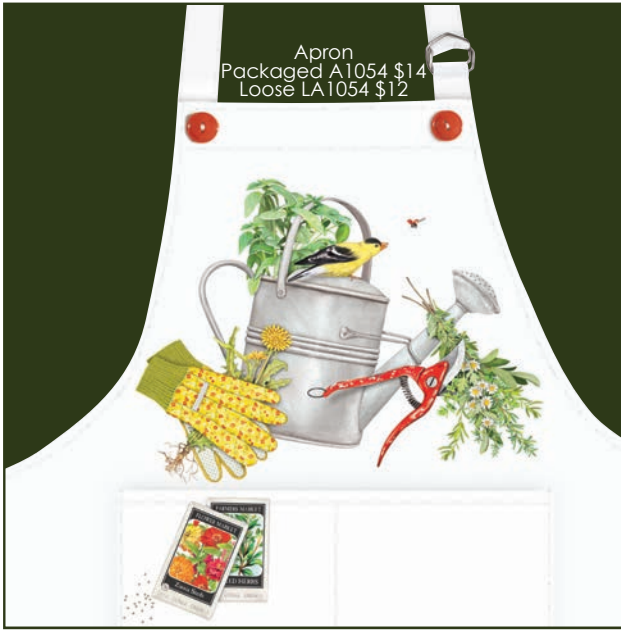

Sponge Cloth & Towel

Sponge Cloth Towel Set SCS676 / \$9 (min 3)
Loose Sponge Cloth SC676 / \$3.25 (min 6)

FARMERS MARKET TOTES \$11 (min 3 per style)

Apron
Packaged A1054 \$14
Loose LA1054 \$12

SET OF TWO TOWELS \$10.50 (min 3 per style)