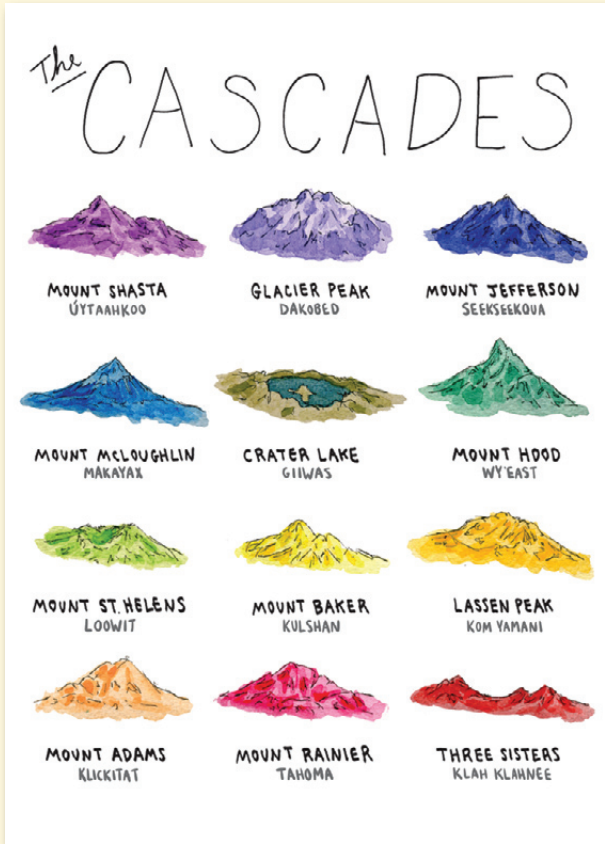

CARDS & TOWELS FOR THE PACIFIC

WASHINGTON

NEW!

B3226BL $8.98/box of 8 cards
3226BL 4 1/2"x6in card $24.60/dz
T3226 Cotton TOWEL $9.48/ea

NEW!