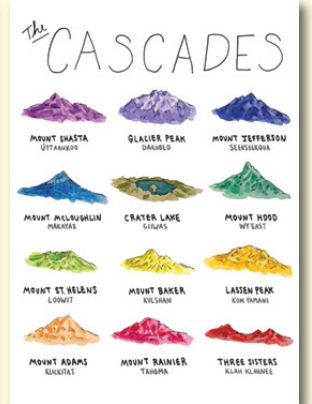

Portland

H687BBL \$8.48/box of 12 cards
H687BL 5x7in card \$21/dz
T687 Cotton TOWEL \$9.48/ea
ZH687 500pc Puzzle \$11.48/ea

Northwest

H814BBL \$8.48/box of 12 cards
H814BL 5x7in card \$19.50/dz

NEW!

B3226BL \$8.98/box of 8 cards
3226BL 4 1/2x6in card \$24.60/dz
T3226 Cotton TOWEL \$9.48/ea