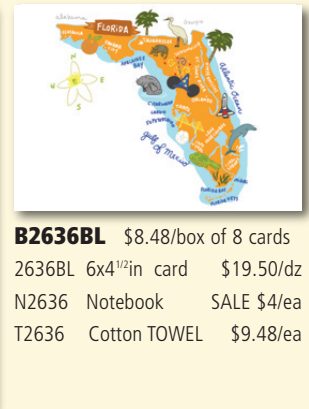

B2623BL \$8.48/box of 8 cards
 2623BL 4 1/2"x6in card \$19.50/dz
 T2623 Cotton TOWEL \$9.48/ea

FLORIDA

B3165BL \$8.98/box of 8 cards
 3165BL 4 1/2"x6in card \$23.40/dz
 T3165 Cotton TOWEL \$9.48/ea

B3009BL \$8.98/box of 8 cards
 3009BL 4 1/2"x6in card \$23.40/dz
 T3009 Cotton TOWEL \$9.48/ea

B2955BL \$8.48/box of 8 cards
 2955BL 4 1/2"x6in card \$23.40/dz
 T2955 Cotton TOWEL \$228/24

Best Seller

B2851BL \$8.48/box of 8 cards
 2851BL 4 1/2"x6in card \$23.40/dz
 T2851 Cotton TOWEL \$228/24

B2636BL \$8.48/box of 8 cards
 2636BL 6x4 1/2in card \$19.50/dz
 N2636 Notebook SALE \$4/ea
 T2636 Cotton TOWEL \$9.48/ea